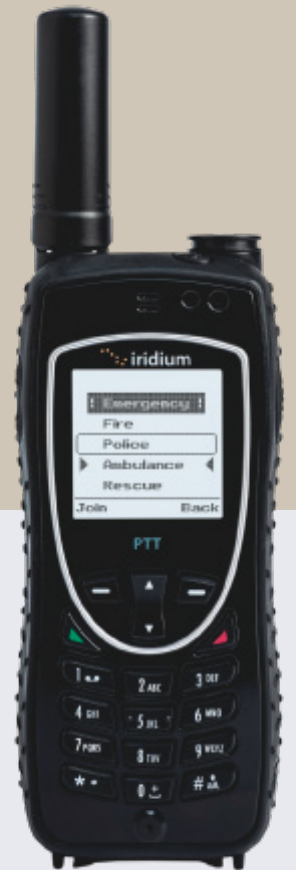

IRIDIUM EXTREME PTT

Global, fast and reliable
Push-To-Talk service

**DEPLOY GROUP
COMMUNICATIONS
INSTANTLY**

**GLOBAL CAPABILITIES
WORKS POLE-TO-
POLE**

**MOBILE
FULLY INTEGRATED
FOR ON-THE-MOVE
HANDHELD USE**

**EASY TO USE
CALL SET UP
AND INTER-CALL
PERFORMANCE
IN-LINE WITH
TRADITIONAL
SOLUTIONS**

**SECURE
PUSH-TO-TALK
COMMUNICATIONS
ARE KEPT PRIVATE
WITH AES 256
ENCRYPTION**

**FAST
INITIATE A
TALKGROUP SESSION
IN LESS THAN 2
SECONDS**